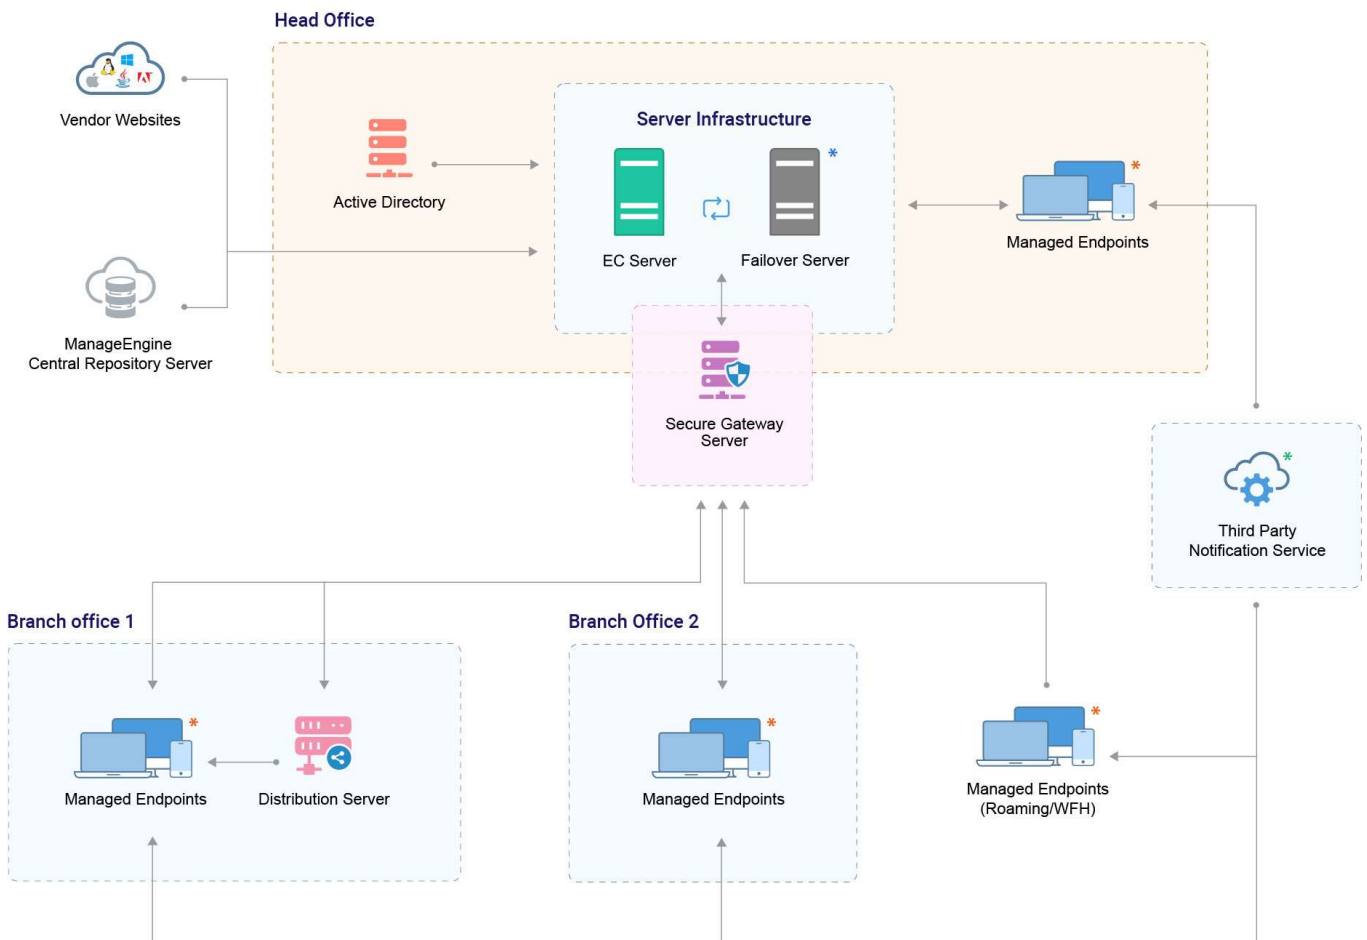

Endpoint Central WAN Architecture

* Firebase Cloud Messaging (FCM) for **Android** | Apple Push Notification Service (APNs) for **iOS** | Windows Notification Service (WNS) for **Windows**

* Supports endpoints with the following OS platforms : **Windows** | **Mac** | **Linux** | **Chrome (Chromebook)** | **iOS (Mobile & Tablet)** | **Android (Mobile & Tablet)** | **Windows Phone (Mobile)**

* Server Infrastructure supports configuring Failover Server to act as a standby, whenever the primary server fails.